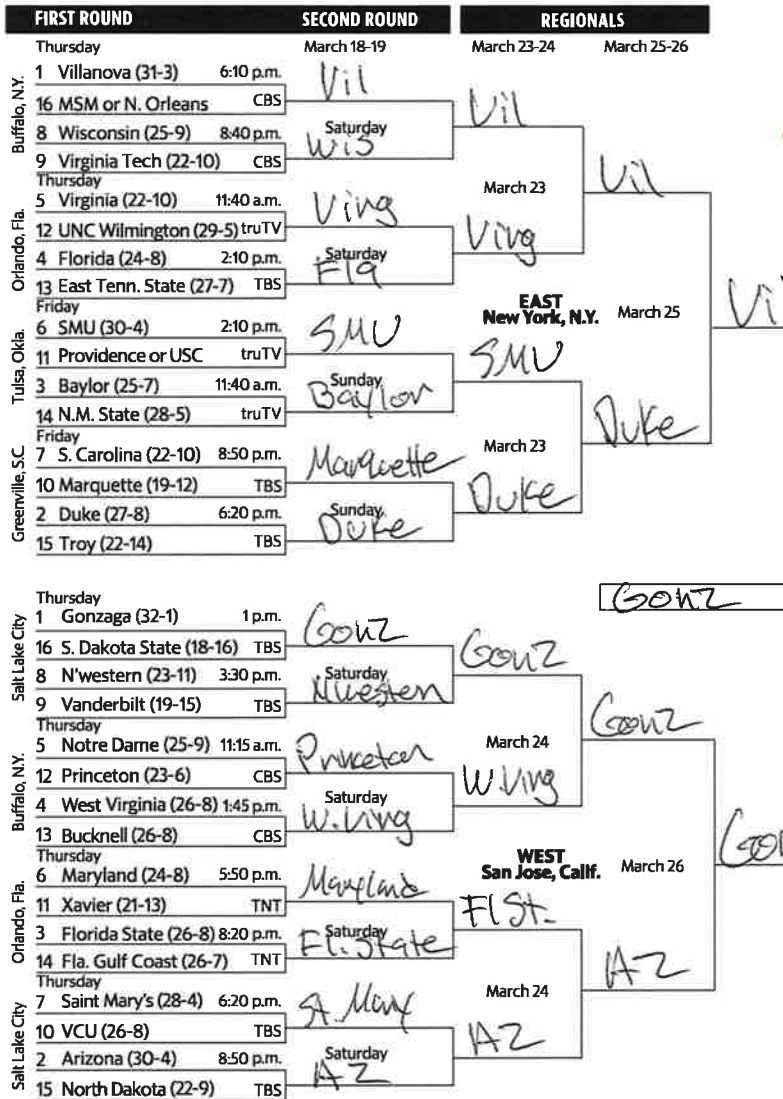

SEAVER 2017 NCAA MEN'S BASKETBALL TOURNAMENT

Tuesday
16 Mt. St. Mary's (19-15) 5:40 p.m.
16 New Orleans (20-11) truTV

Tuesday
11 Kansas State (20-13) 8:10 p.m.
11 Wake Forest (19-13) truTV

PLAY-IN GAMES

Dayton, Ohio
March 14-15

Wednesday
16 NC Central (25-8) 5:40 p.m.
16 UC Davis (22-12) truTV

Wednesday
11 Providence (20-12) 8:10 p.m.
11 USC (24-9) truTV

Final Four
April 1
National
Championship
April 3
University
of Phoenix
Stadium