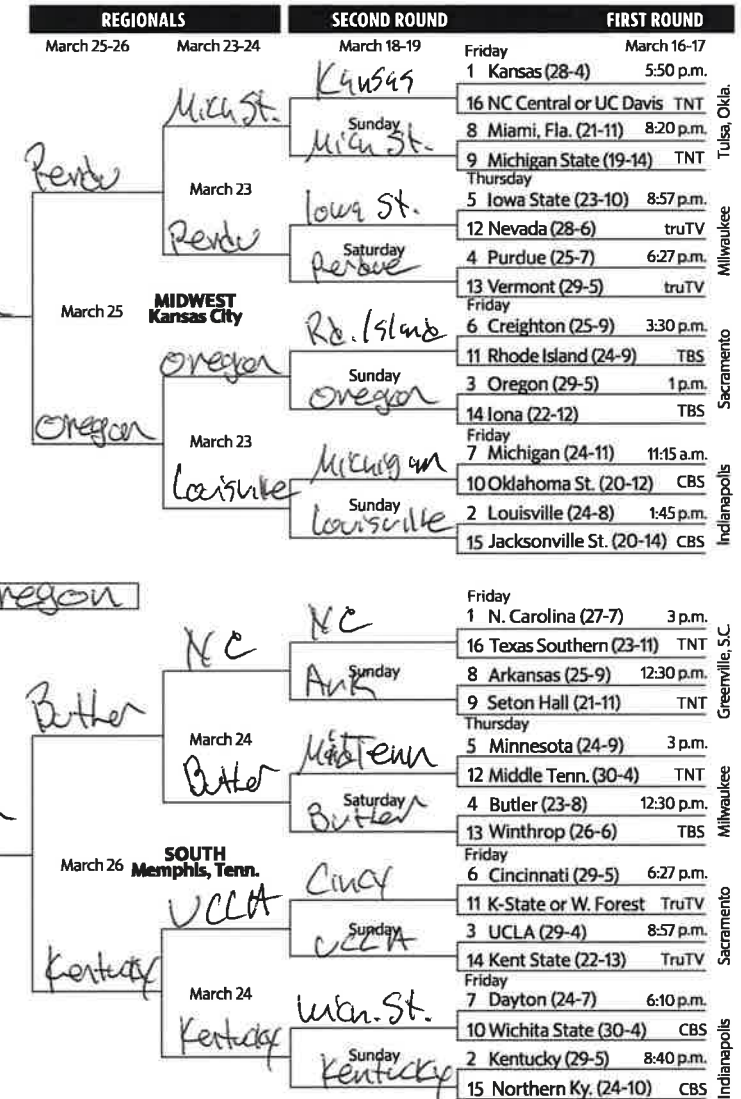

SEAVER 2017 NCAA MEN'S BASKETBALL TOURNAMENT

Tuesday
16 Mt. St. Mary's (19-15) 5:40 p.m.
16 New Orleans (20-11) truTV

Tuesday
11 Kansas State (20-13) 8:10 p.m.
11 Wake Forest (19-13) truTV

PLAY-IN GAMES

Dayton, Ohio
March 14-15

Wednesday
16 NC Central (25-8) 5:40 p.m.
16 UC Davis (22-12) truTV

Wednesday
11 Providence (20-12) 8:10 p.m.
11 USC (24-9) truTV

Final Four
April 1
National
Championship
April 3
University
of Phoenix
Stadium