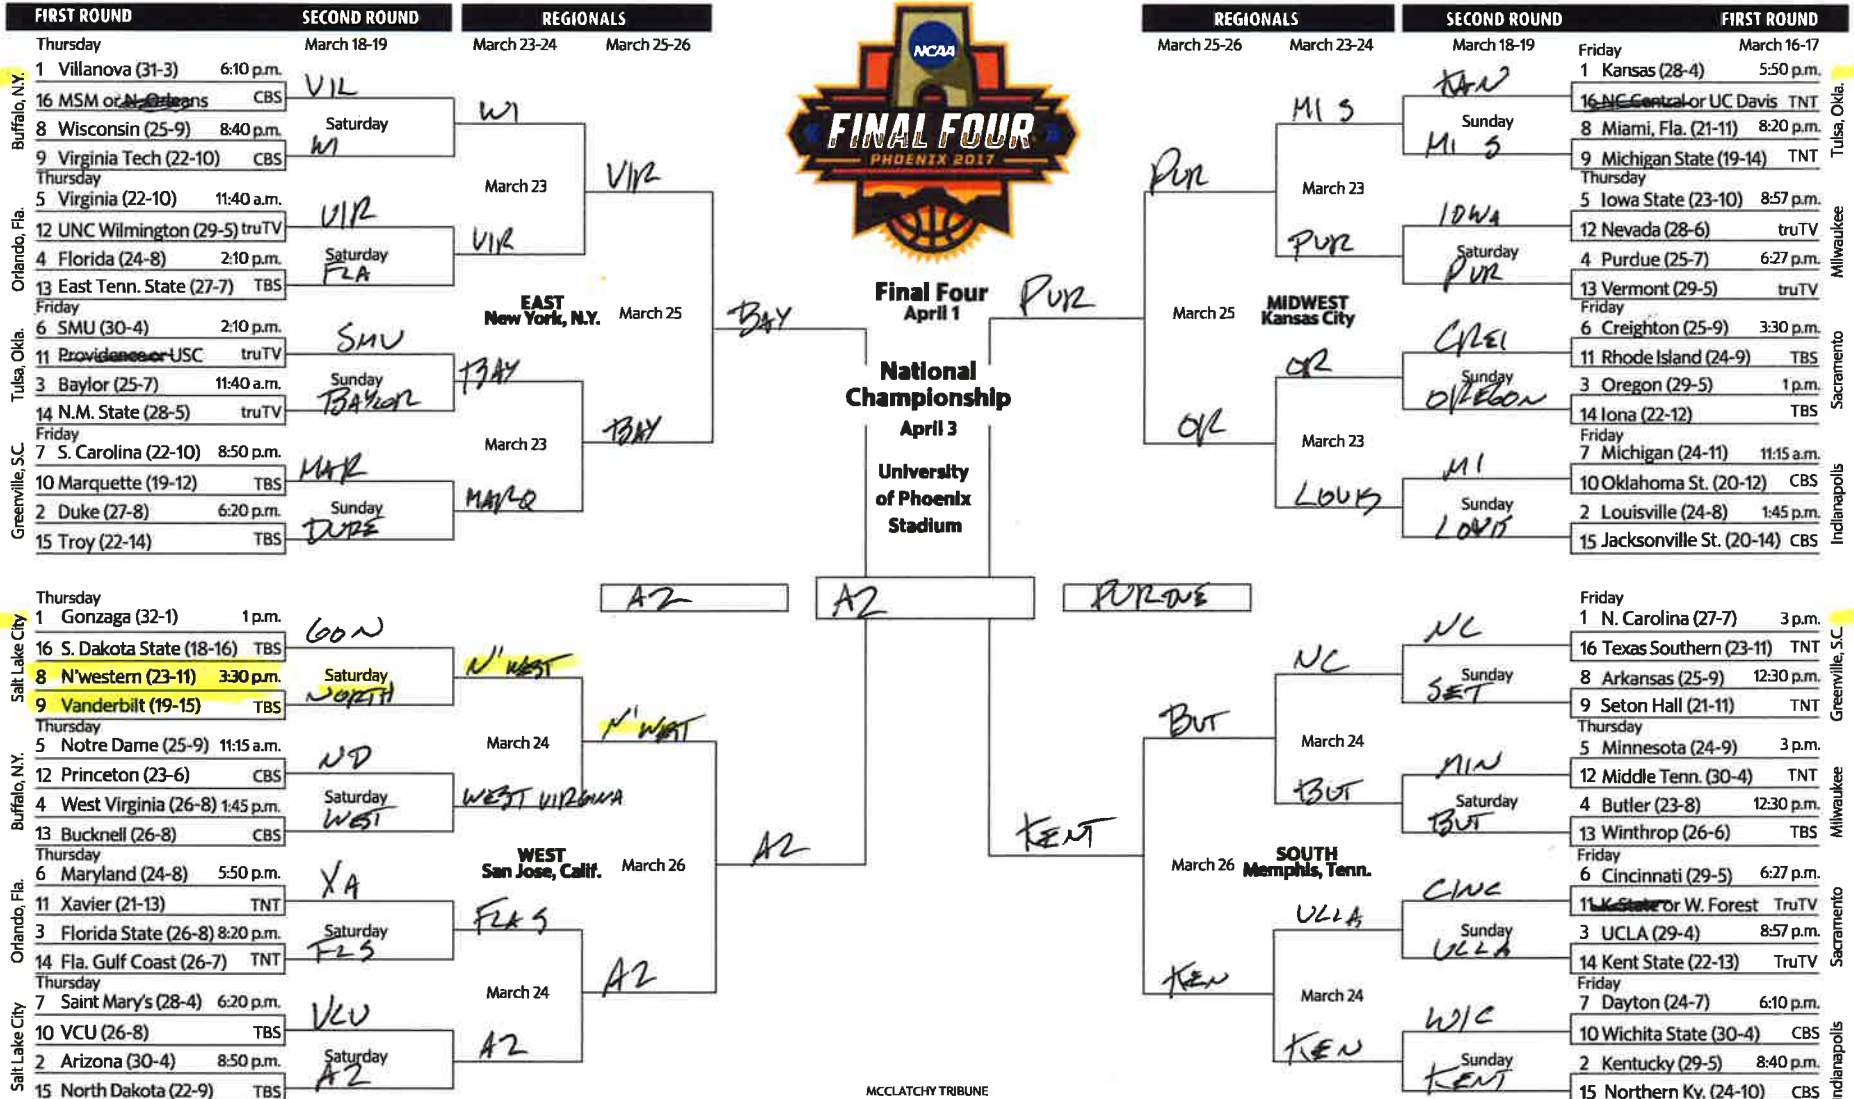

SHERMAN 2017 NCAA MEN'S BASKETBALL TOURNAMENT

Tuesday
16 Mt. St. Mary's (19-15) 5:40 p.m.
16 New Orleans (20-11) truTV

Tuesday
11 Kansas State (20-13) 8:10 p.m.
11 Wake Forest (19-13) truTV

PLAY-IN GAMES

**Dayton, Ohio
March 14-15**

Wednesday
16 NC Central (25-8) 5:40 p.m.
16 UC Davis (22-12) truTV

Wednesday
11 Providence (20-12) 8:10 p.m.
11 USC (24-9) truTV

17.5 11

MCCLATCHY TRIBUNE

**MAY MADNESS
05.13**