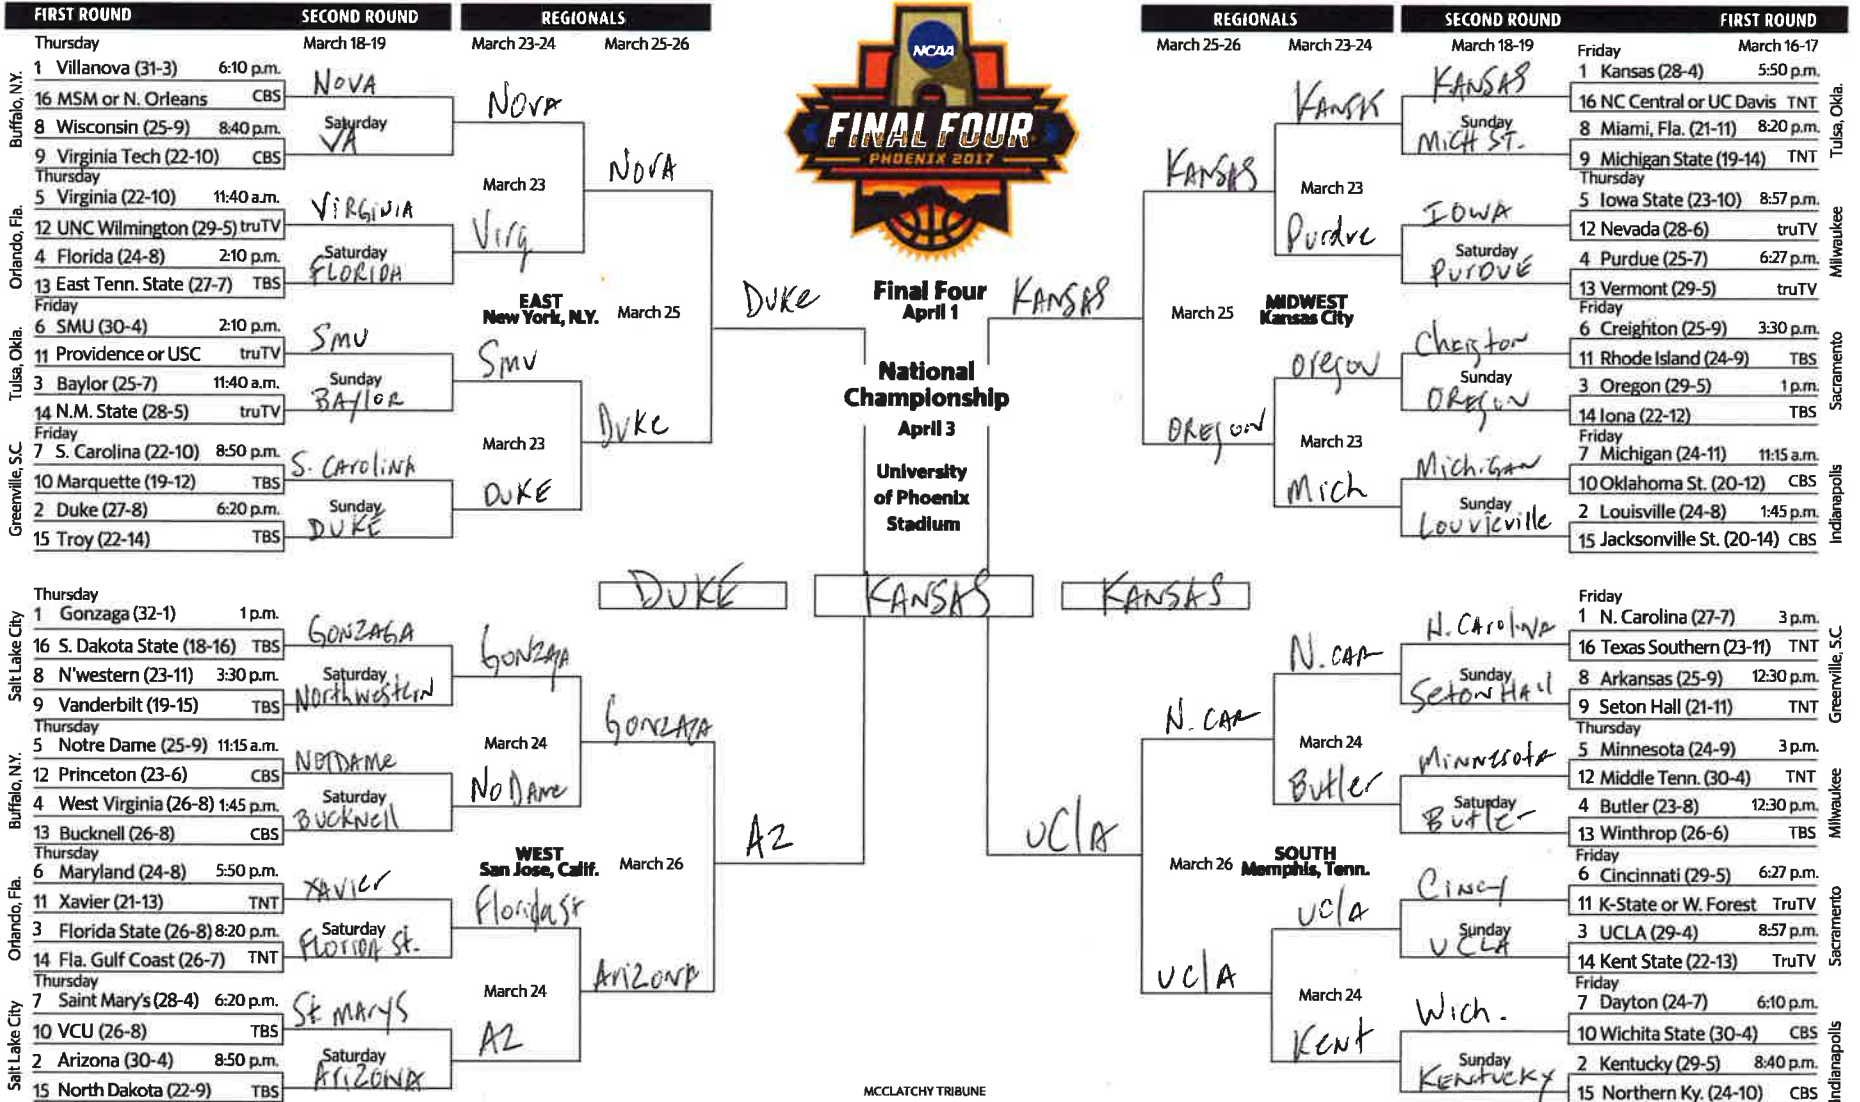

# TINGLE 2017 NCAA MEN'S BASKETBALL TOURNAMENT

Tuesday  
16 Mt. St. Mary's (19-15) 5:40 p.m.  
16 New Orleans (20-11) truTV

Tuesday  
11 Kansas State (20-13) 8:10 p.m.  
11 Wake Forest (19-13) truTV

**PLAY-IN GAMES**

Dayton, Ohio  
March 14-15

Wednesday  
16 NC Central (25-8) 5:40 p.m.  
16 UC Davis (22-12) truTV

Wednesday  
11 Providence (20-12) 8:10 p.m.  
11 USC (24-9) truTV

MCLATCHY TRIBUNE

**MAY MADNESS 05.13**

Tickets at [KansasSpeedway.com](http://KansasSpeedway.com)  
866.460.RACE